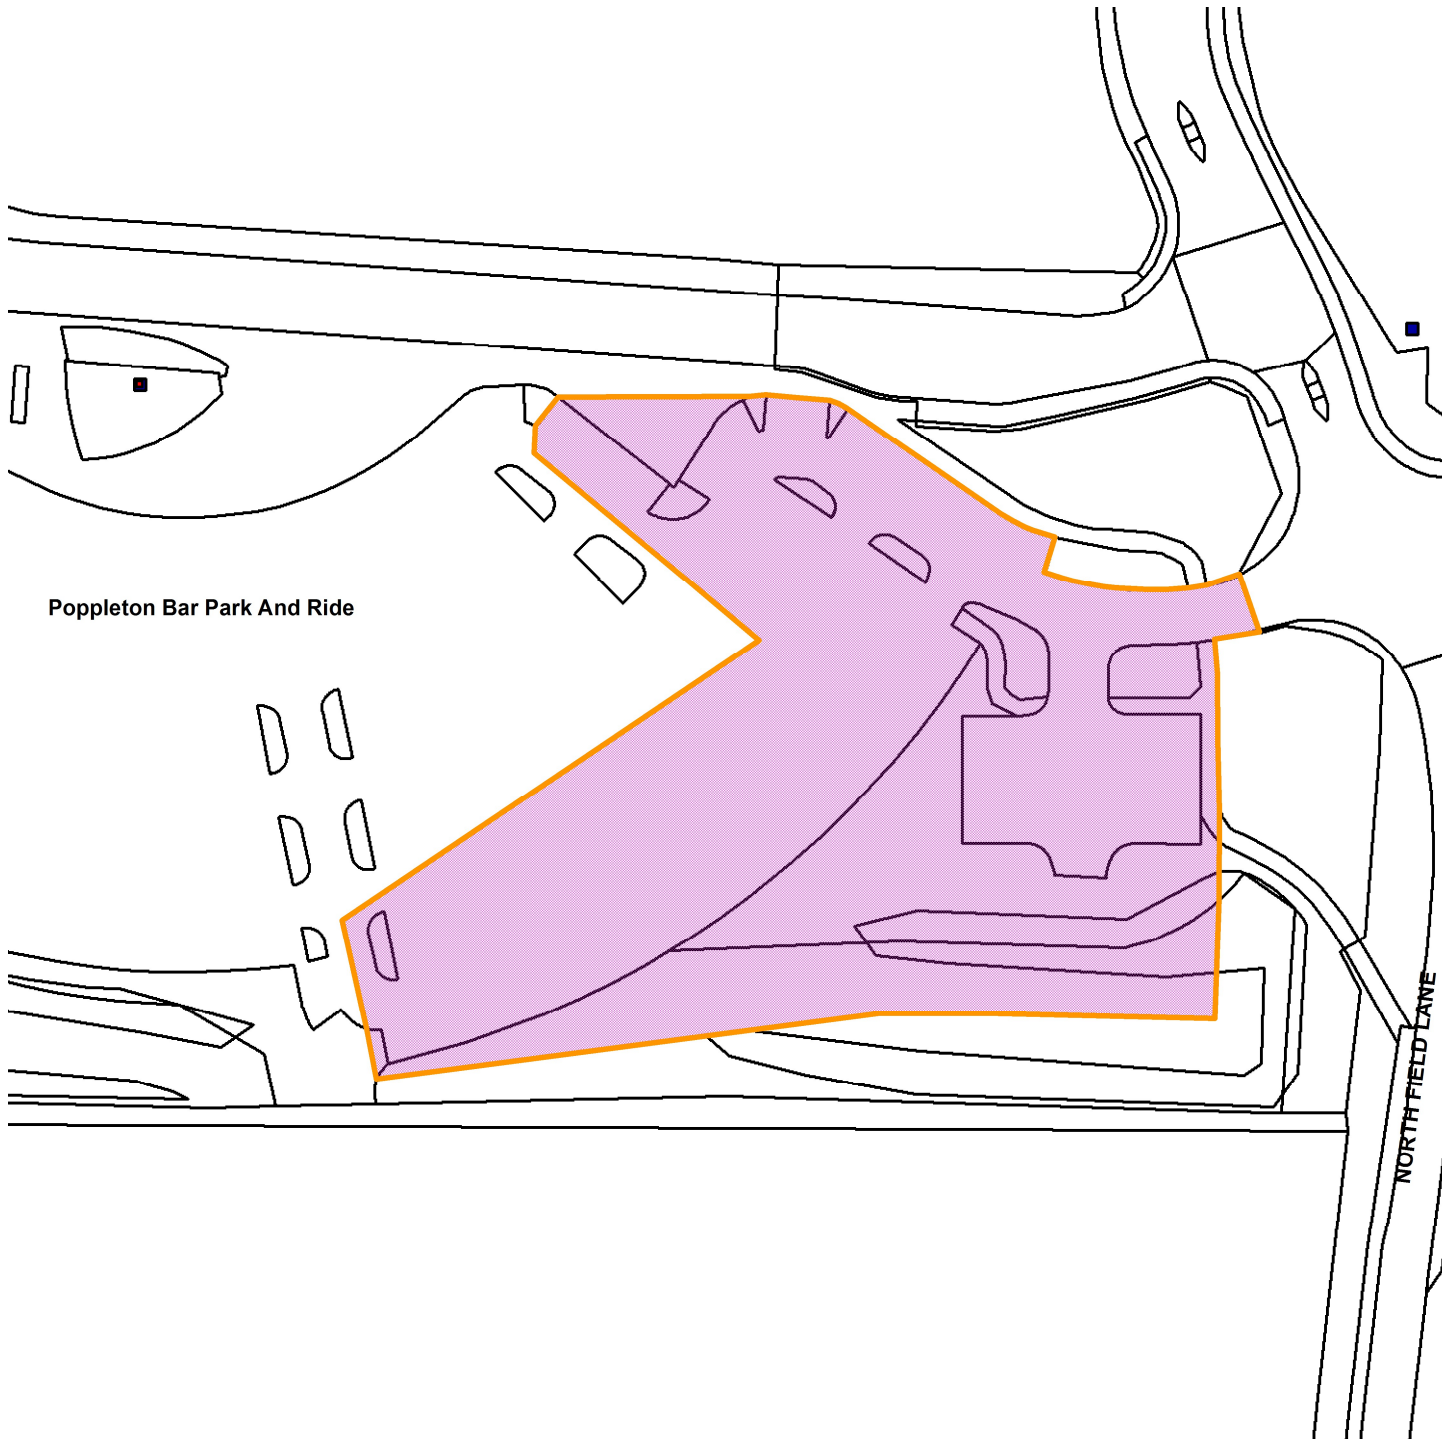

19/01754/GRG3

Poppleton Bar Park And Ride, Northfield Lane, Upper Poppleton

Scale : 1:1038

Reproduced from the Ordnance Survey map with the permission of the Controller of Her Majesty's Stationery Office © Crown Copyright 2000.

Unauthorised reproduction infringes Crown Copyright and may lead to prosecution or civil proceedings.

Organisation	Not Set
Department	Not Set
Comments	Site Plan
Date	06 November 2019
SLA Number	Not Set